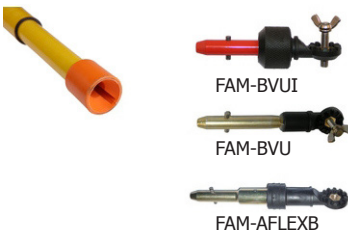

STICK END FITTING ADAPTERS

The end fitting adapters allow all the different devices to be connected to existing stick end fittings.

The flexible adapters (AFLEX) are connection systems that provide a flexible link. Thus they protect devices from handling shocks.

FAM-32715V

FAM-AFLEXAPV

FAM-32738

Ref.	Description
FAM-32715V	Adapter APV - U
FAM-AFLEXAPV	Adapter APV - U flexible
FAM-32738	Adapter M10 - U compatible APV 3

FAM-BVUI

FAM-BVU

FAM-AFLEB

FAM-AFLEXB

Ref.	Description
FAM-BVUI	Adapter B - U with bayonet lock
FAM-BVU	Adapter B - U
FAM-AFLEB	Adapter B - U flexible

FAM-ADK

Ref.	Description
FAM-ADK	Adapter M10 thread for anchor socket

FAM-EBPU

FAM-UBF

FAM-AFLEXU