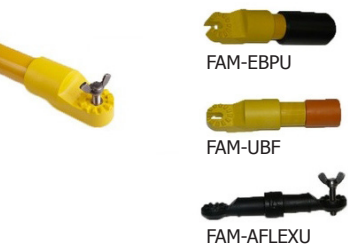

STICK END FITTING ADAPTERS

The end fitting adapters allow all the different devices to be connected to existing stick end fittings.

The flexible adapters (AFLEX) are connection systems that provide a flexible link. Thus they protect devices from handling shocks.

FAM-32715V

FAM-AFLEXAPV

FAM-32738

Ref.	Description
FAM-32715V	Adapter APV - U
FAM-AFLEXAPV	Adapter APV - U flexible
FAM-32738	Adapter M10 - U compatible APV 3

FAM-BVUI

FAM-BVU

FAM-AFLEB

FAM-AFLEXB

Ref.	Description
FAM-BVUI	Adapter B - U with bayonet lock
FAM-BVU	Adapter B - U
FAM-AFLEB	Adapter B - U flexible

FAM-ADK

Ref.	Description
FAM-ADK	Adapter M10 thread for anchor socket

FAM-EBPU

FAM-UBF

FAM-AFLEXU